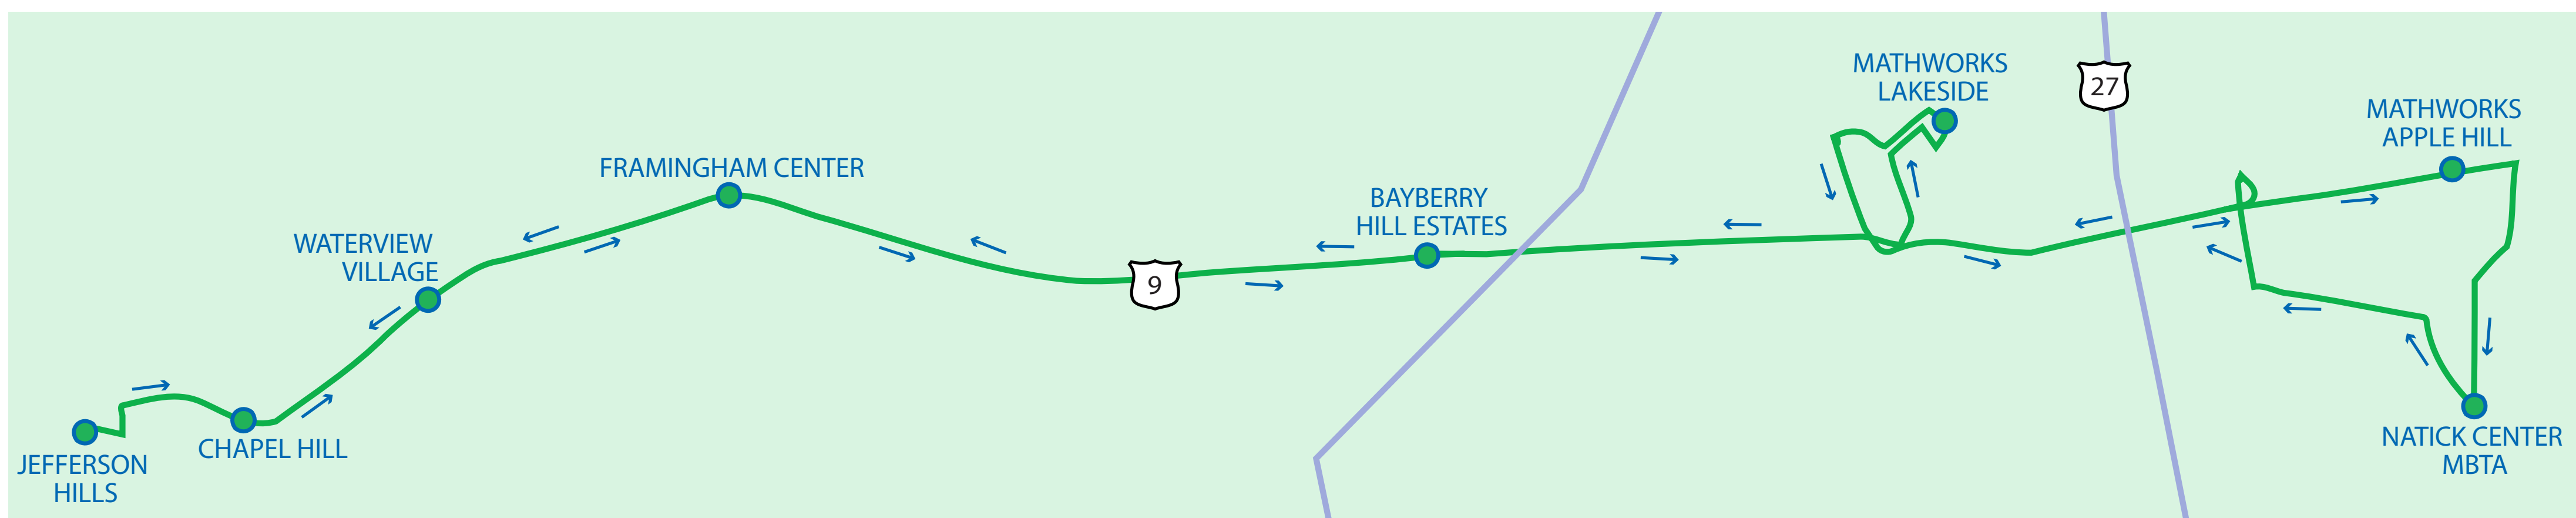

MWF

MetroWest Regional Transit Authority MathWorks Framingham Commuter Shuttle

MW

This shuttle is designed specifically for MathWorks employees going to or from the Natick Center train station and along Route 9 to both MathWorks Campuses during commuter hours. Buses may be subjected to delays due to train delays.

MathWorks Framingham Commuter Shuttle

Effective: June 1, 2026

This schedule is subject to revision.

Eastbound	AM		
Blandin Hub	6:45		
The Green at 9/90 Apartments	7:00	8:15	9:02
Chapel Hill	7:01	8:16	9:03
Waterview Village	7:09	8:23	9:08
Eagle Rock Apartments	7:19	8:32	9:16
MathWorks Lakeside	7:25	8:38	9:23
MathWorks Apple Hill	7:32	8:44	9:30
Natick Center MBTA	7:46 OB Train		

Eastbound	PM				
Blandin Hub	3:15				
The Green at 9/90 Apartments		4:25		5:55	6:50
Chapel Hill		4:26		5:56	6:51
Waterview Village		4:29		6:00	6:53
Eagle Rock Apartments		4:34		6:05	
MathWorks Lakeside	3:30				
MathWorks Apple Hill	3:40	3:52	4:40	5:15	6:15

Riders going to the Apple Hill Campus from the 7:46 AM train should take the MathWorks Natick Commuter Shuttle. Visit www.mwrta.com for schedules.

The 5:05 PM stop at Eagle Rock Apartments will travel up the hill and turn left onto Price Way to go back to Rt 9 East. All other Eagle Rock timepoints will be serviced on Rt. 9 by Honey Baked Ham.