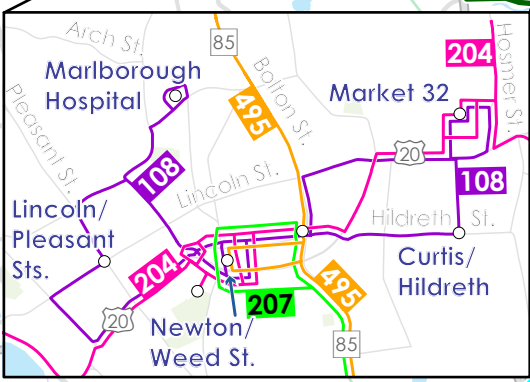

MetroWest Regional Transportation Authority

LEGEND

Routes				
101	105	202	207	305
102	107	203	301	306
103	108	204	302	309
104	201	206	304	495 Connector

Route Type		Transit	
—	Regular	○	Stop
- - -	Limited	Ⓜ	MBTA Station

Boundaries	
—	Municipal Boundaries

CATCH Connect Zones			
Light Green	Wellesley	Light Purple	Hudson
Pink	Milford	Light Blue	Sudbury
Light Orange	Framingham-Natick		