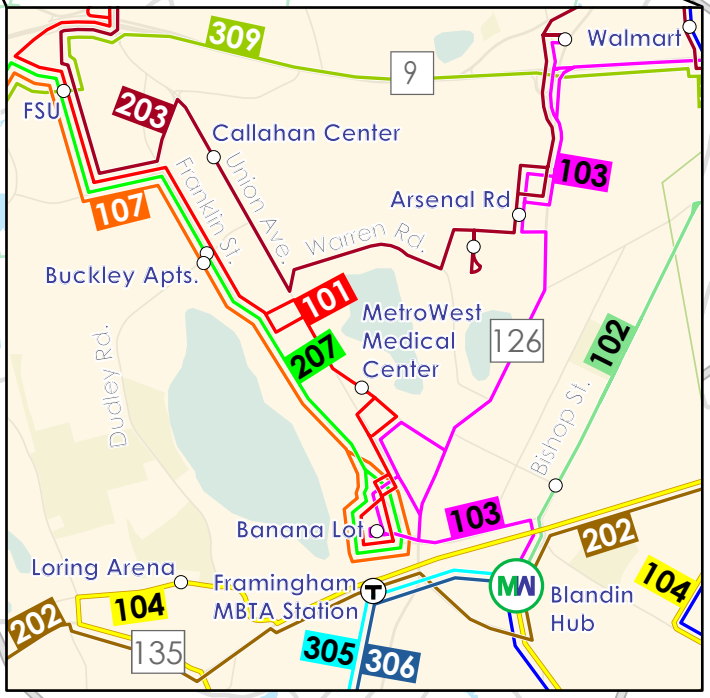

MetroWest Regional Transportation Authority

LEGEND

Routes				
101	105	202	207	305
102	107	203	301	306
103	108	204	302	309
104	201	206	304	495 Connector

Route Type		Transit	
—	Regular	○	Stop
- - -	Limited	Ⓜ	MBTA Station

Boundaries	
—	Municipal Boundaries

CATCH Connect Zones			
Light Green	Wellesley	Light Purple	Hudson
Pink	Milford	Light Blue	Sudbury
Light Orange	Framingham-Natick		