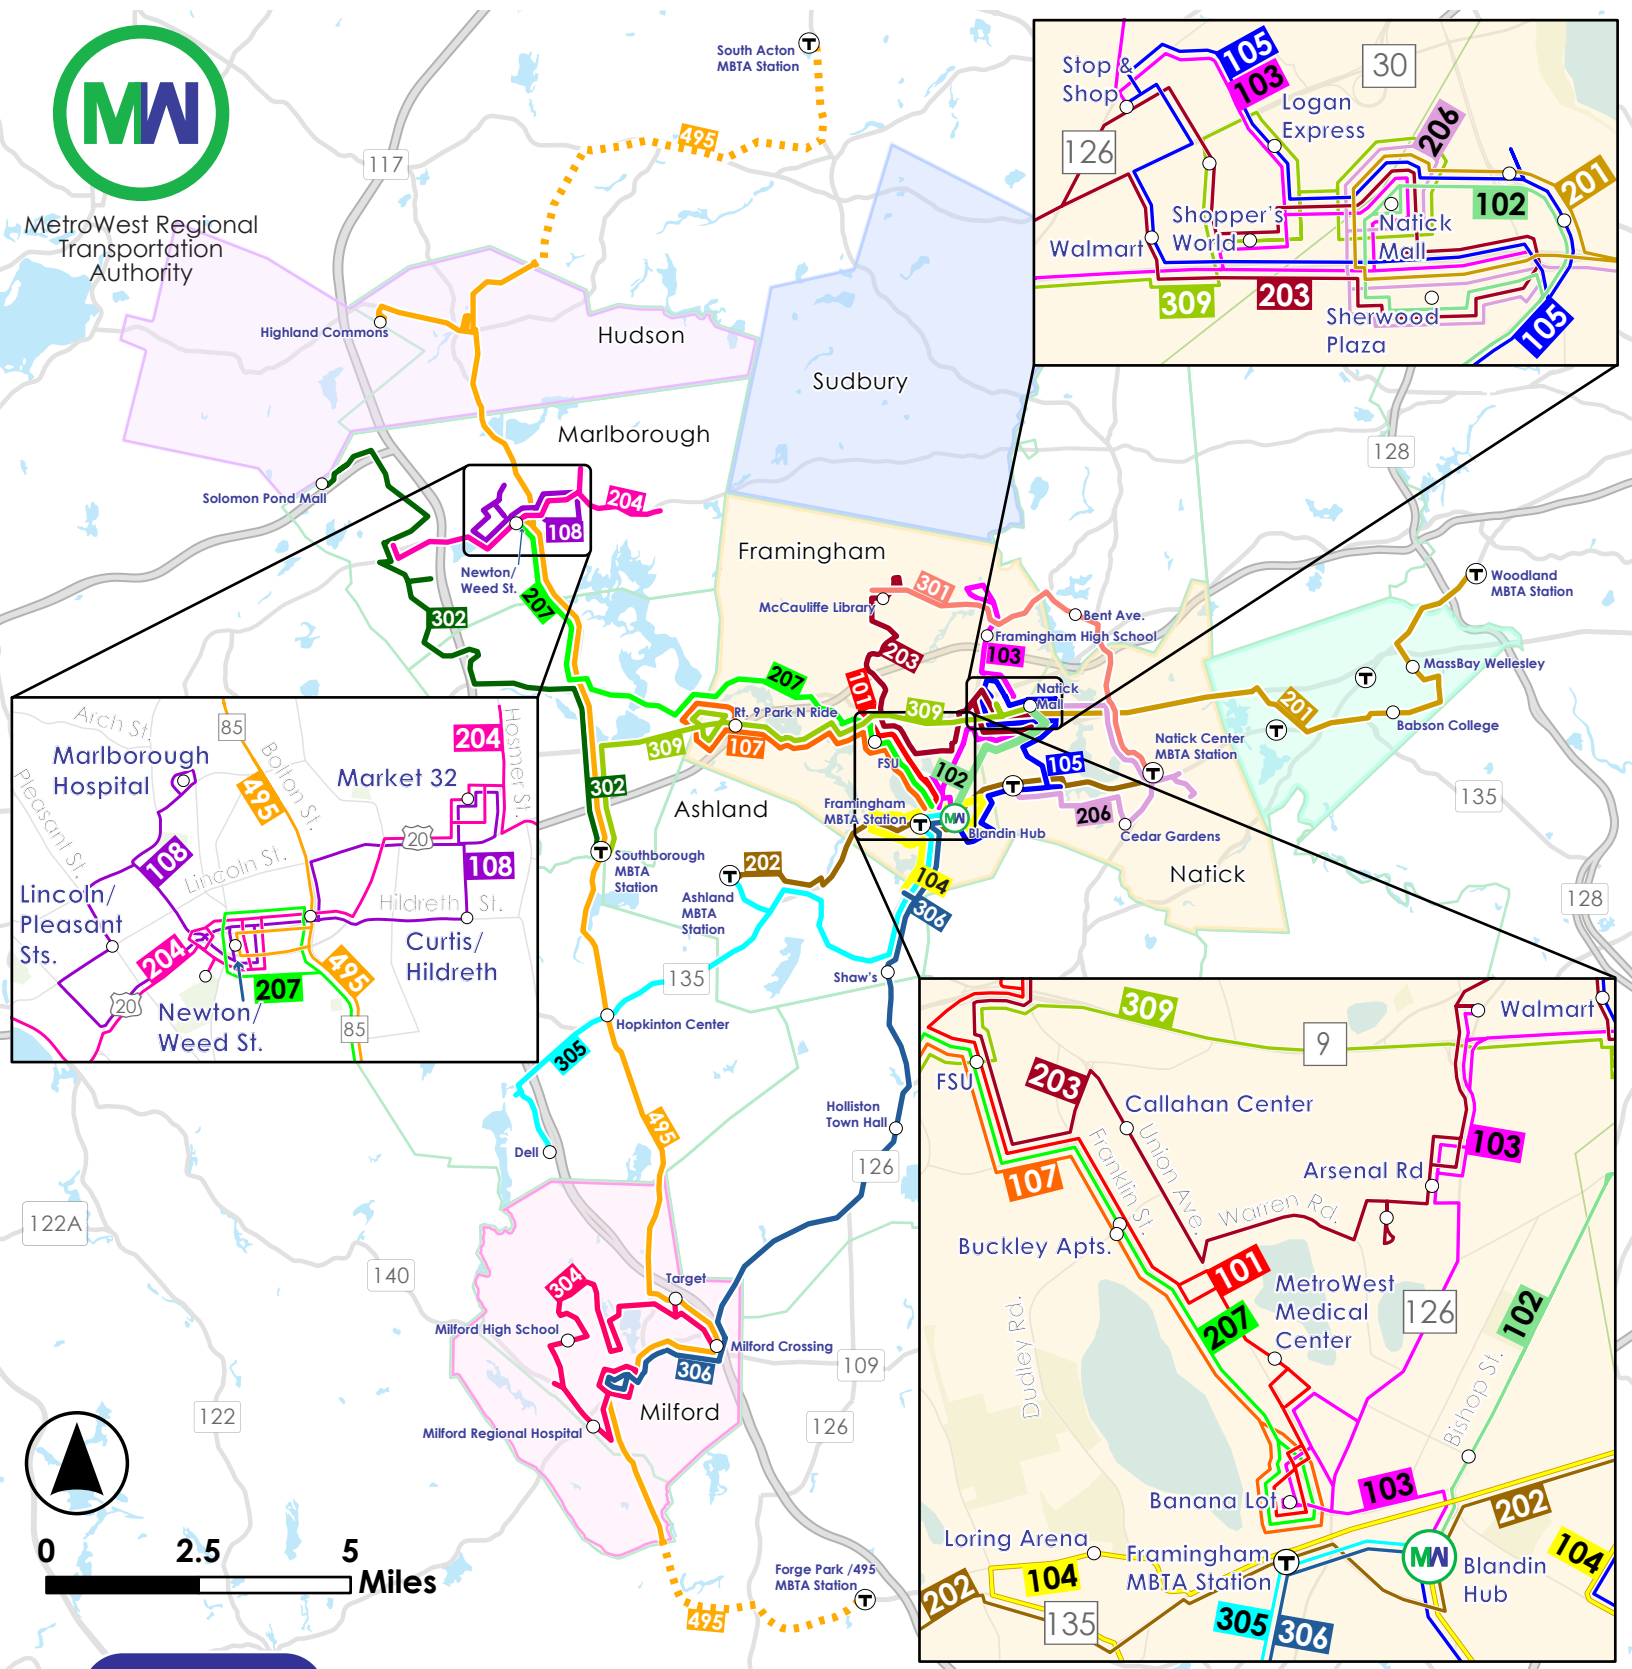

MetroWest Regional Transportation Authority

LEGEND

Routes				
101	105	202	207	305
102	107	203	301	306
103	108	204	302	309
104	201	206	304	495 Connector

Route Type		Transit	
—	Regular	○	Stop
- - -	Limited	Ⓜ	MBTA Station

Boundaries	
—	Municipal Boundaries

CATCH Connect Zones			
Light Green	Wellesley	Light Purple	Hudson
Pink	Milford	Light Blue	Sudbury
Light Orange	Framingham-Natick		