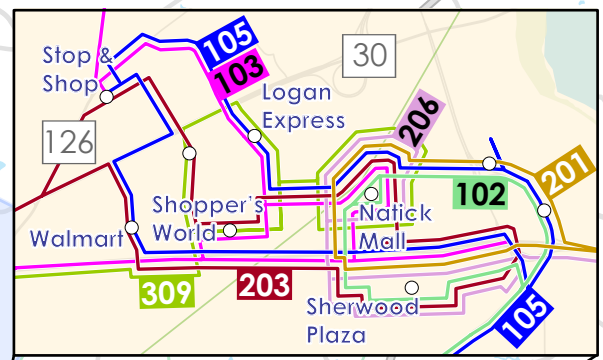

MetroWest Regional Transportation Authority

LEGEND

Routes				
101	105	202	207	305
102	107	203	301	306
103	108	204	302	309
104	201	206	304	495 Connector

Route Type		Transit	
—	Regular	○	Stop
- - -	Limited	Ⓜ	MBTA Station

Boundaries	
—	Municipal Boundaries

CATCH Connect Zones			
Light Green	Wellesley	Light Purple	Hudson
Pink	Milford	Light Blue	Sudbury
Light Orange	Framingham-Natick		