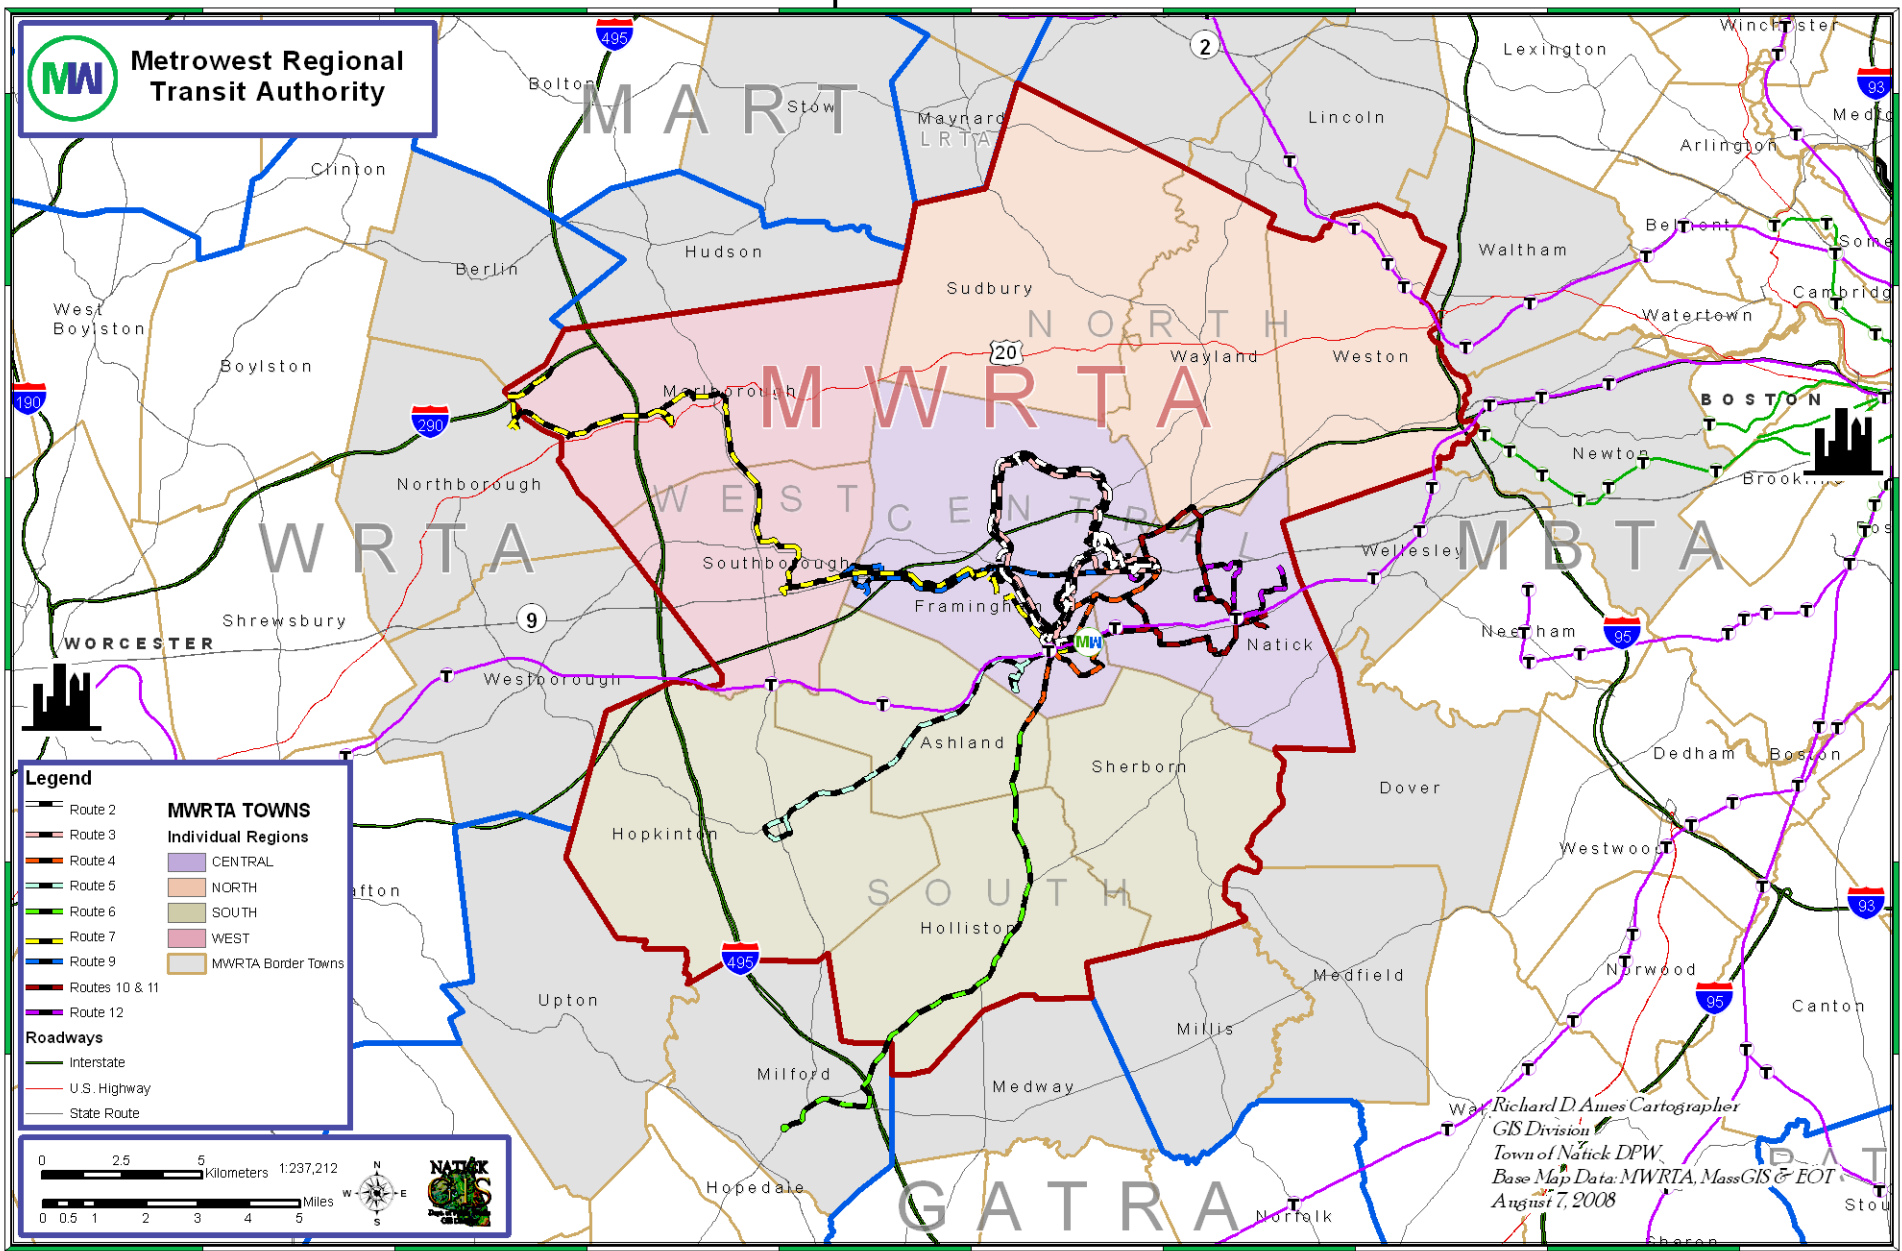

**Metrowest Regional  
Transit Authority**

**Legend**

**MWRTA TOWNS**

**Individual Regions**

- CENTRAL
- NORTH
- SOUTH
- WEST
- MWRTA Border Towns

**Roadways**

- Interstate
- U.S. Highway
- State Route

**Routes**

- Route 2
- Route 3
- Route 4
- Route 5
- Route 6
- Route 7
- Route 9
- Routes 10 & 11
- Route 12

Way Richard D. Ames Cartographer  
GIS Division  
Town of Natick DPW  
Base Map Data: MWRTA, MassGIS & EOT  
August 7, 2008