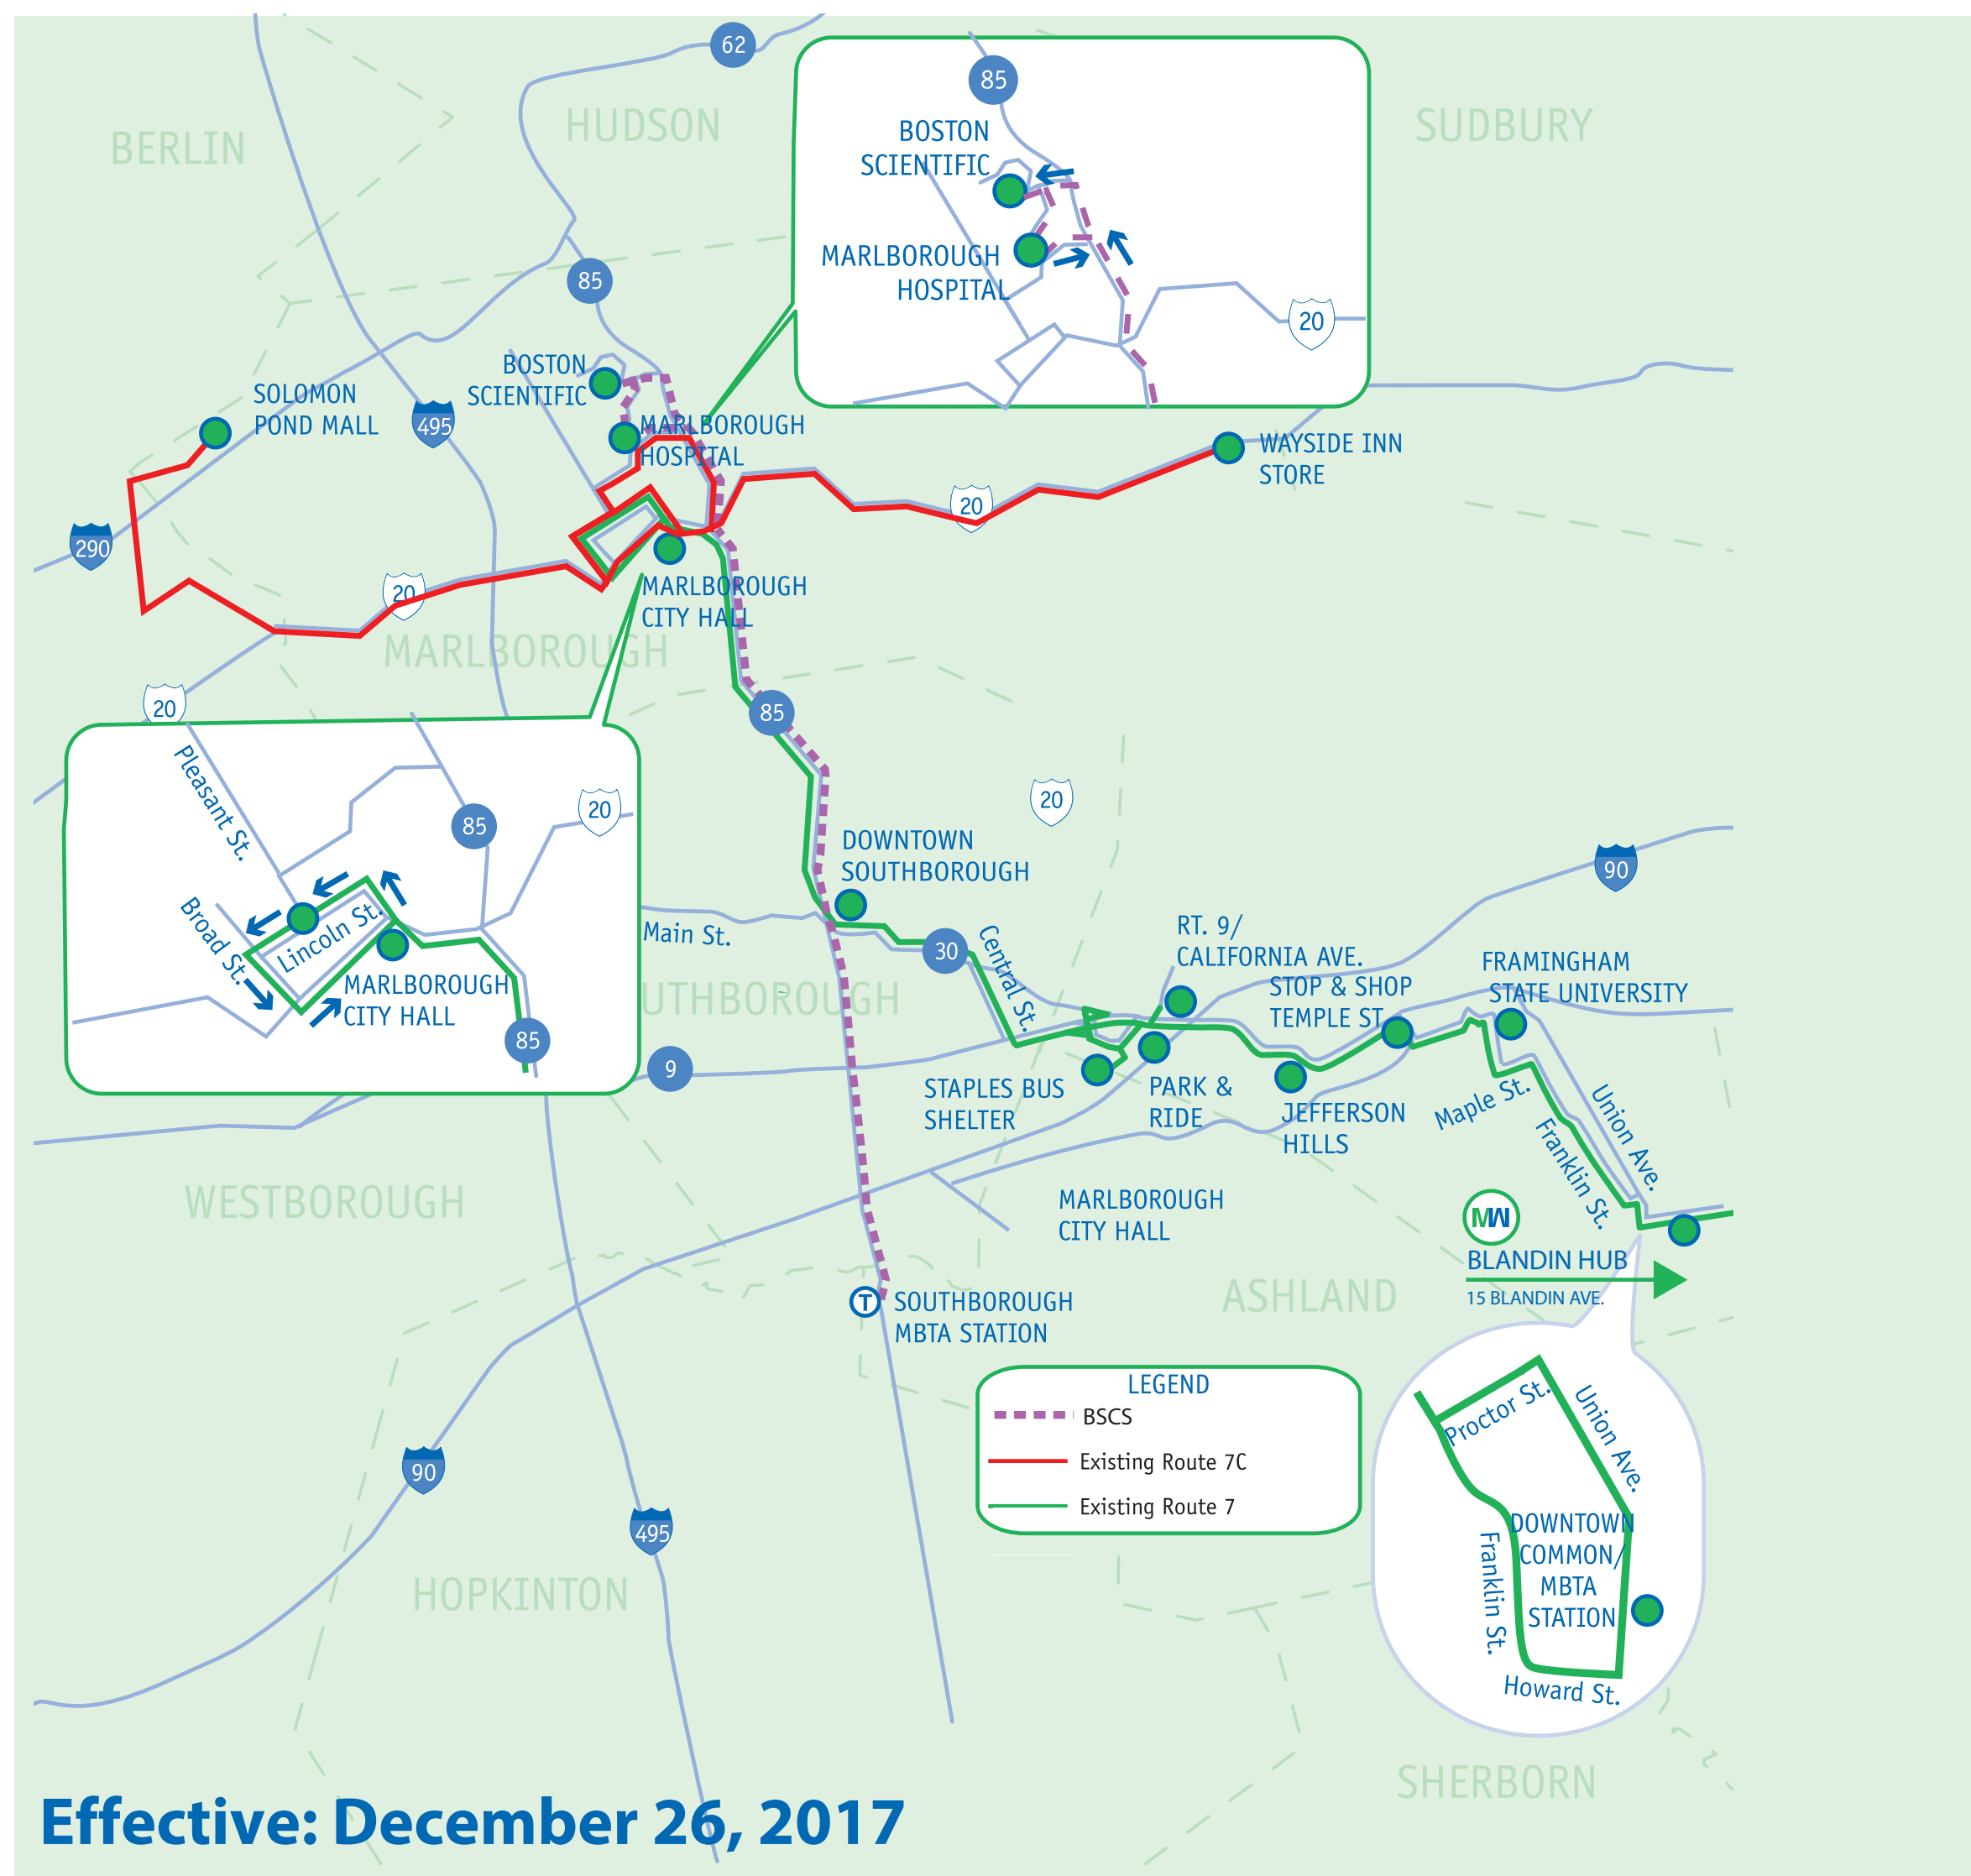

Express Commuter Service ONLY

BSCS

MetroWest Regional Transit Authority Boston Scientific Commuter Shuttle

MW

Effective: December 26, 2017

Please visit our website: www.mwrta.com

This route is designed specifically for Boston Scientific employees going to or from the train station during regular work hours.

Follow Us: @mwrta

Boston Scientific Commuter Shuttle (Monday-Friday Service)

Effective: December 26, 2017

This schedule is subject to revision.

AM Commuter Shuttle

Blandin Hub (15 Blandin Ave.)	5:55 AM**
City Hall	6:30 AM
Southborough MBTA	Ⓣ Drop for IB 6:48 AM Train
Boston Scientific	7:20 AM
City Hall	7:30 AM
Southborough MBTA	Ⓣ IB 7:50 AM Train*
	OB 8:04 AM Train*
Staples Drive	8:20 AM
New York Ave.	8:25 AM
Boston Scientific	8:45 AM
City Hall	8:55 AM***
Blandin Hub	9:35 AM

PM Commuter Shuttle

Blandin Hub (15 Blandin Ave.)	3:25 PM
City Hall	4:00 PM
Boston Scientific	4:10 PM
Staples Drive	4:30 PM
New York Ave.	4:40 PM
Southborough MBTA	Ⓣ OB 5:17 PM Train (drop-off ONLY)
City Hall	5:00 PM
Boston Scientific	5:10 PM
Staples Drive	5:30 PM
New York Ave.	5:40 PM
Southborough MBTA	OB 5:55 PM Train
	Ⓣ IB 6:31 PM Train*
	OB 6:34 PM Train
City Hall	6:45 PM
Blandin Hub	7:00 PM

Scan the QR code below with your smartphone to be directed to the MWRTA Routes and Schedules website.