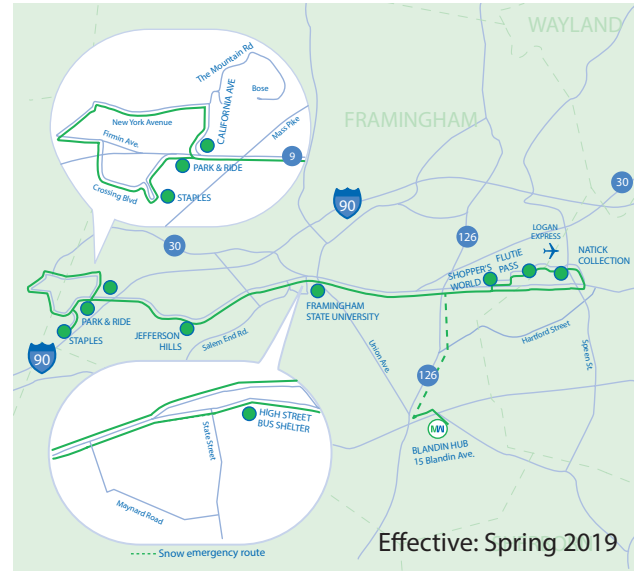

Route 9 (Monday-Friday Service)